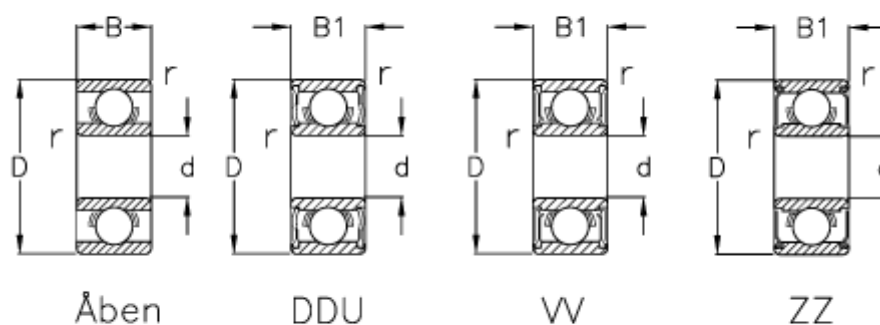

Data Sheet

Article number: 570407006002

Description: NSK Bearing 607 Open
d=7 D=19 B=6 pack of 10 pcs

Measures

B	= 6	Max rpm ZZ-WW = 36000
B1	= 6	r min = 0.3
d	= 7	Type = 607
D	= 19	
Load Cor (N)	= 885	
Load Cr (N)	= 2340	
Max rpm DD	= 32000	
Max rpm open	= 43000	